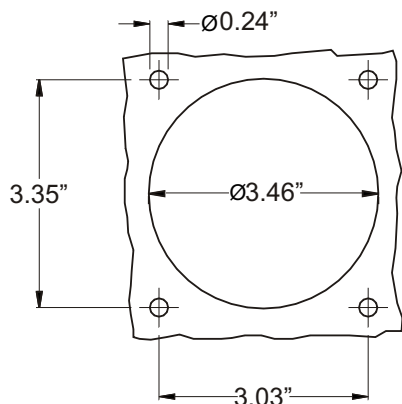

**RECEPTACLE, PANEL MOUNTED**

<b>Part No.</b>	ME 460R5W
<b>Description:</b>	60 Amp 3 600Vac 3 Pole, 4 Wire Receptacle
<b>Construction:</b>	Watertight IEC IP 67
<b>Approvals:</b>	UL Listed Standards 1682; 1686 CSA Certification to Spec. C22.2 No. 182.1 IEC 60309-1; IEC 60309-2

**IEC COLOR CODE:** Black

**GROUND SOCKET:** 5 Hour Position Mates with Male in 7 Hour Position.

Front View of Receptacle

Panel Cut Out

**Wire Range: #4-#8 AWG**

Drawing Not to Scale