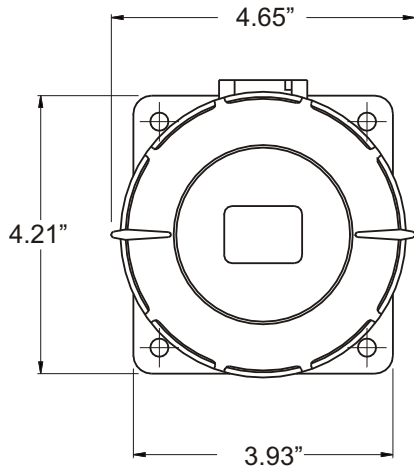

**RECEPTACLE, PANEL MOUNTED**

<b>Part No.</b>	ME 460R5W
<b>Description:</b>	60 Amp 3 600Vac 3 Pole, 4 Wire Receptacle
<b>Construction:</b>	Watertight IEC IP 67
<b>Approvals:</b>	UL Listed Standards 1682; 1686 CSA Certification to Spec. C22.2 No. 182.1 IEC 60309-1; IEC 60309-2

**IEC COLOR CODE:** Black

**GROUND SOCKET:** 5 Hour Position Mates with Male in 7 Hour Position.

Front View of Receptacle

Panel Cut Out

**Wire Range: #4-#8 AWG**

Drawing Not to Scale