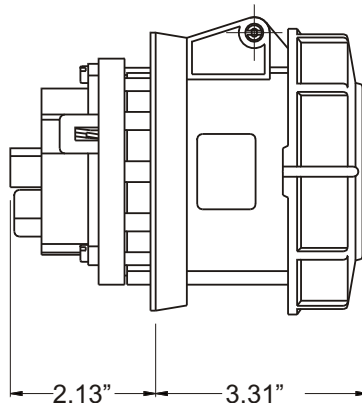

**RECEPTACLE, PANEL MOUNTED**

<b>Part No.</b>	ME 460R5W
<b>Description:</b>	60 Amp 3 600Vac 3 Pole, 4 Wire Receptacle
<b>Construction:</b>	Watertight IEC IP 67
<b>Approvals:</b>	UL Listed Standards 1682; 1686 CSA Certification to Spec. C22.2 No. 182.1 IEC 60309-1; IEC 60309-2

**IEC COLOR CODE:** Black

**GROUND SOCKET:** 5 Hour Position Mates with Male in 7 Hour Position.

Front View of Receptacle

Panel Cut Out

**Wire Range: #4-#8 AWG**

Drawing Not to Scale